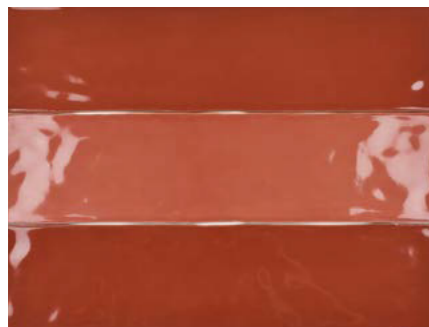

Roca

Bar Tile

Bar Tile

Bar tile is versatile, and adds a touch of personality to each space. With its bold colors, it's the perfect way to add some personality to your living space. It's also made with a unique variation that gives each tile its own special look.

Nuuk

3"x12" Bright

Oslo

3"x12" Bright

Glasgow

3"x12" Bright

Havre

3"x12" Bright

Lisbon

3"x12" Bright

Technical Specifications

CHARACTERISTICS	STANDARD	DECLARED ASTM
Water Absorption	C373	<=20%
Break Strength	C648	N/A
Scratch Hardness	MOH's Scale	N/A
Chemical Resistance	C650	Unaffected
Group	See FAQ's	1
Shade and Texture Rating	CTDA "V"	V3
Facial Dimensions	C499	Pass
Range of Thickness	C499	Pass
Warpage	C485	Pass
Wedging	C502	Pass