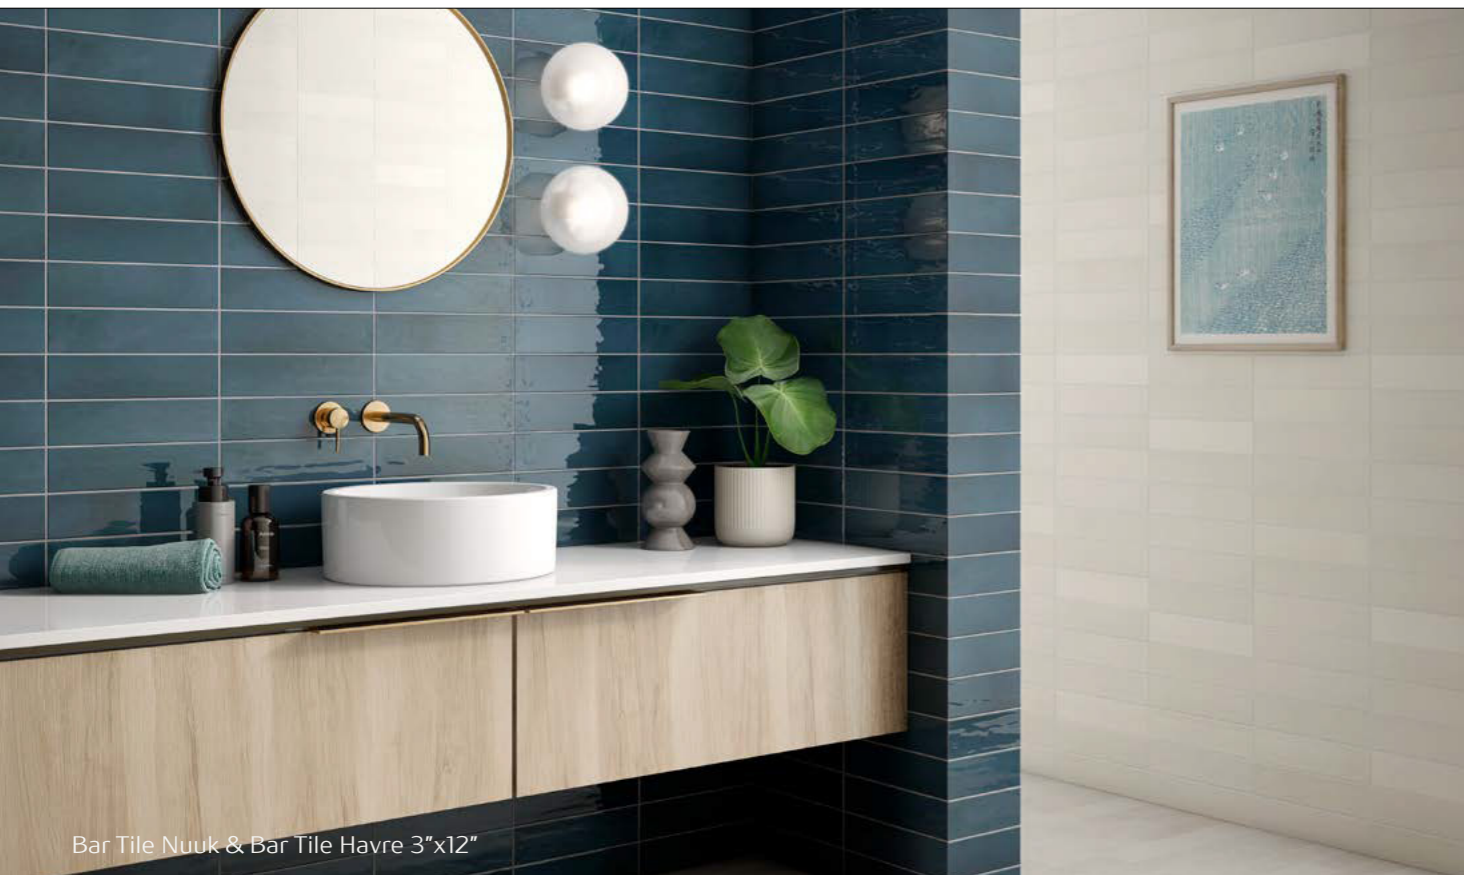

Roca

Bar Tile

Bar Tile

Bar tile is versatile, and adds a touch of personality to each space. With its bold colors, it's the perfect way to add some personality to your living space. It's also made with a unique variation that gives each tile its own special look.

Ceramic Wall

3"x12"

Bar Tile Nuuk & Bar Tile Glasgow 3"x12"

Bar Tile Nuuk & Bar Tile Havre 3"x12"

Bar Tile Lisbon 3"x12"

Bar Tile

Ceramic Wall

3"x12"
 7.7x30.5 cm